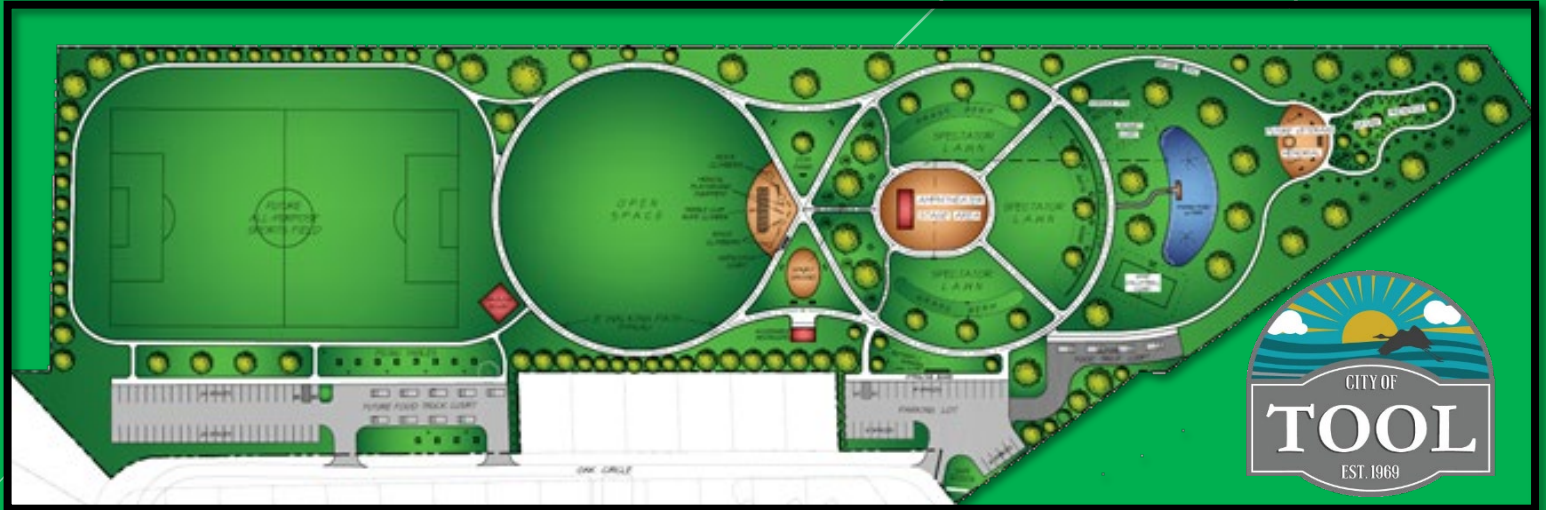

Eight at Tool Park Proposal

Park Details

PARK ELEMENTS

- Splash Pad
- Kids Inclusive Play Area
- Walking Jogging Trail
- Amphitheater
- Dog Park
- Veteran's Memorial
- Fishing Pond
- Food Truck Court
- Mural Wall
- Botanical Garden